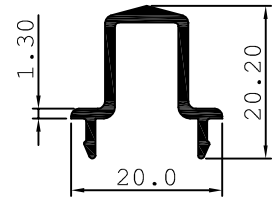

# OPENABLE WINDOW SERIES

Manufacturers of  
Aluminium Extruded  
Sections & Profiles

**OPENABLE WINDOW SERIES**

<p>EXT-1589                      0.774 Kg/M</p> 	<p>EXT-1590                      0.667 Kg/M</p> 	
<p>EXT-1733                      0.380 Kg/M</p> 	<p>EXT-1735                      0.254 Kg/M</p> 	<p>EXT-1740                      0.510 Kg/M</p> 
<p>EXT-1739                      2.270 Kg/M</p> 		

## OPENABLE WINDOW SERIES

EXT-1741

1.10 Kg/M

EXT-1745

0.194 Kg/M

EXT-1742

1.075 Kg/M

EXT-1746

0.239 Kg/M

EXT-1748

0.883 Kg/M

EXT-1751

0.826 Kg/M

**OPENABLE WINDOW SERIES**

EXT-1753

1.32 Kg/M