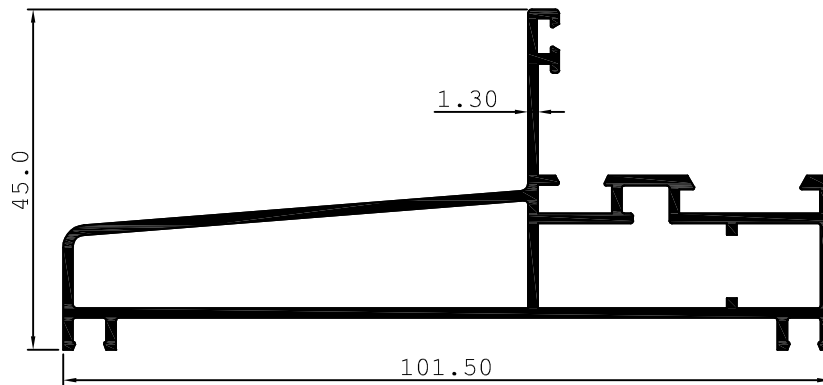

OPENABLE WINDOW SERIES

EXT-1741

1.10 Kg/M