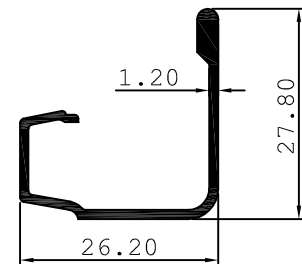

# OPENABLE WINDOW SERIES

Manufacturers of  
Aluminium Extruded  
Sections & Profiles

**OPENABLE WINDOW SERIES**

<p>EXT-1589                      0.774 Kg/M</p> 	<p>EXT-1590                      0.667 Kg/M</p> 	
<p>EXT-1733                      0.380 Kg/M</p> 	<p>EXT-1735                      0.254 Kg/M</p> 	<p>EXT-1740                      0.510 Kg/M</p> 
<p>EXT-1739                      2.270 Kg/M</p> 		

## OPENABLE WINDOW SERIES

EXT-1741

1.10 Kg/M

EXT-1745

0.194 Kg/M

EXT-1742

1.075 Kg/M

EXT-1746

0.239 Kg/M

EXT-1748

0.883 Kg/M

EXT-1751

0.826 Kg/M

**OPENABLE WINDOW SERIES**

EXT-1753

1.32 Kg/M