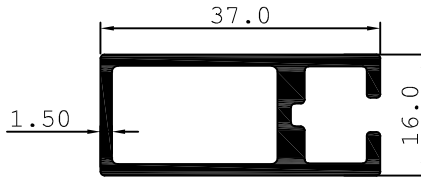

# EXHIBITION PROFILE

Manufacturers of  
Aluminium Extruded  
Sections & Profiles

**EXHIBITION PROFILE**

EXT-4131 1.116 Kg/M

EXT-4132 0.510 Kg/M

EXT-4133 0.711 Kg/M

**Superfine**  
GROUP OF INDUSTRIES  
Where Excellence Comes First