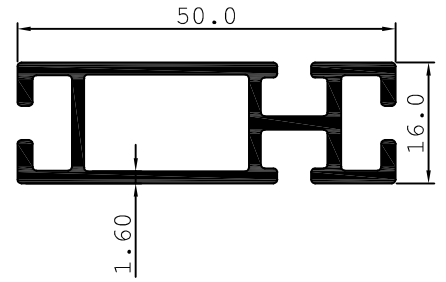

# EXHIBITION PROFILE

Manufacturers of  
Aluminium Extruded  
Sections & Profiles

**EXHIBITION PROFILE**

EXT-4131 1.116 Kg/M

EXT-4132 0.510 Kg/M

EXT-4133 0.711 Kg/M

**Superfine**  
GROUP OF INDUSTRIES  
Where Excellence Comes First