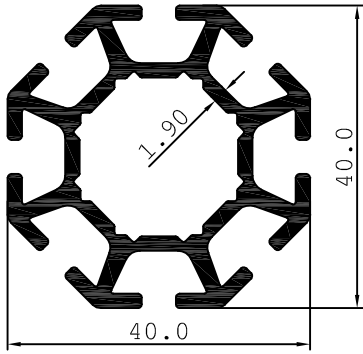

# EXHIBITION PROFILE

Manufacturers of  
Aluminium Extruded  
Sections & Profiles

**EXHIBITION PROFILE**

EXT-4131 1.116 Kg/M

EXT-4132 0.510 Kg/M

EXT-4133 0.711 Kg/M

**Superfine**  
GROUP OF INDUSTRIES  
Where Excellence Comes First